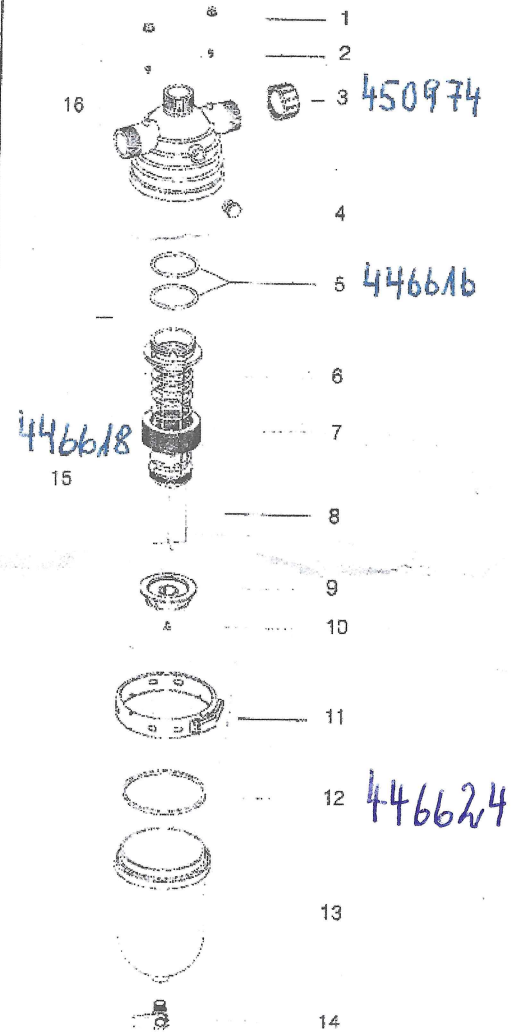

**Arkal 2" Dual Filter with a detachable spine**

**Arkal Scheibenfilter 446617**

**Part List**

No.	Cat. No.	Description	Materials
1	710101-000148	Gauge port nut (single unit)	RPP
2	770104-000045	Gauge port seal (single unit)	EPDM
3	710103-001318	2" Cap	RPA
4	780101-000112	1/2" Plug	PP
5	770102-000297	O-ring 2-238	EPDM
6	710101-000437	Spine	RPP
7	700101-*****	Disc set	PP
8	710101-000847	Spine extension	PP
9	710101-000434	Fixing nut	RPP
10	760101-000878	Fastening bolt	SS
11	760108-000002	Clamp	SS
12	770104-000248	Cover seal	EPDM
13	710101-000906	Filter cover	RPA
	710103-000028	Filter cover with stopper with 1/2" threaded	RPA
	710101-000899	Transparent cover with stopper	PC
14	730104-000217	1/2" ball valve (*)	BRASS
15	700101-*****	Filter element	
16	700190-000063	Filter body complex BSP	
	700190-000064	Filter body complex NPT	

(\*) Optional

**Materials**

- RPP - REINFORCED POLYPROPYLENE
- RPA - REINFORCED POLYAMIDE
- SS - STAINLESS STEEL
- PP - POLYPROPYLENE
- PC - POLYCARBONATE