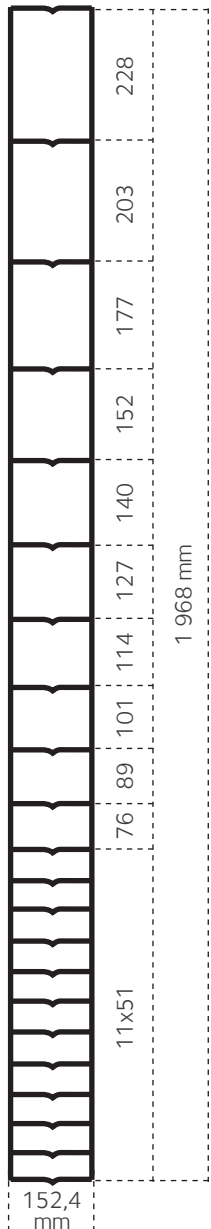

Prairie[®]Medium

200-22-15 Euro

General information

Type	Length (m)	Height (mm)
200-22-15	50	1968

Diameters	Weight (kg)	Rolls/pallet
2,40/1,90/1,90	47.3	12

Product and packaging dimensions

Application

> Agriculture

Coating

Mesh

- > Top and bottom wires Ø 2,40 mm
- > Horizontal wires Ø 1,90 mm
- > Vertical wires Ø 1,90 mm

Line wire resistance

> 700 - 900 N/mm²

Stay wire resistance

> 400 - 600 N/mm²

European standards