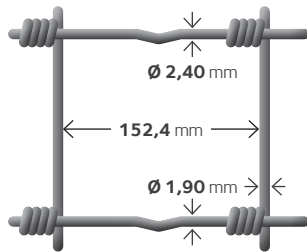

Prairie[®]Medium

200-22-15 Euro

General information

Type	Length (m)	Height (mm)
200-22-15	50	1968

Diameters	Weight (kg)	Rolls/pallet
2,40/1,90/1,90	47.3	12

Product and packaging dimensions

Application

> Agriculture

Coating

Mesh

- > Top and bottom wires Ø 2,40 mm
- > Horizontal wires Ø 1,90 mm
- > Vertical wires Ø 1,90 mm

Line wire resistance

> 700 - 900 N/mm²

Stay wire resistance

> 400 - 600 N/mm²

European standards