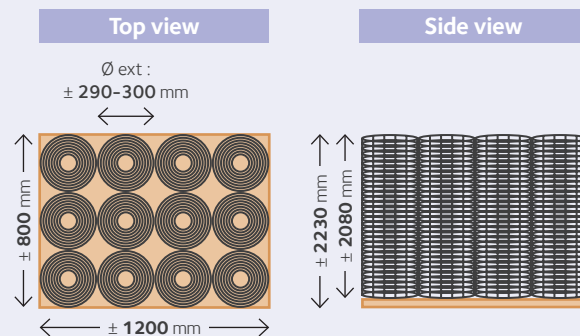

Prairie[®]Medium

200-22-15 Euro

General information

Type	Length (m)	Height (mm)
200-22-15	50	1968

Diameters	Weight (kg)	Rolls/pallet
2,40/1,90/1,90	47.3	12

Product and packaging dimensions

Application

> Agriculture

Coating

Mesh

- > Top and bottom wires Ø 2,40 mm
- > Horizontal wires Ø 1,90 mm
- > Vertical wires Ø 1,90 mm

Line wire resistance

> 700 - 900 N/mm²

Stay wire resistance

> 400 - 600 N/mm²

European standards