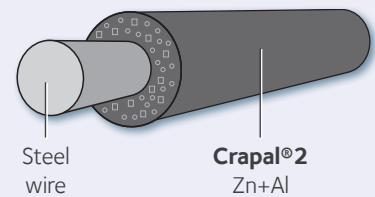

Prairie[®]Medium

200-22-15 Euro

General information

Type	Length (m)	Height (mm)
200-22-15	50	1968

Diameters	Weight (kg)	Rolls/pallet
2,40/1,90/1,90	47.3	12

Product and packaging dimensions

Application

> Agriculture

Coating

Mesh

- > Top and bottom wires Ø 2,40 mm
- > Horizontal wires Ø 1,90 mm
- > Vertical wires Ø 1,90 mm

Line wire resistance

> 700 - 900 N/mm²

Stay wire resistance

> 400 - 600 N/mm²

European standards