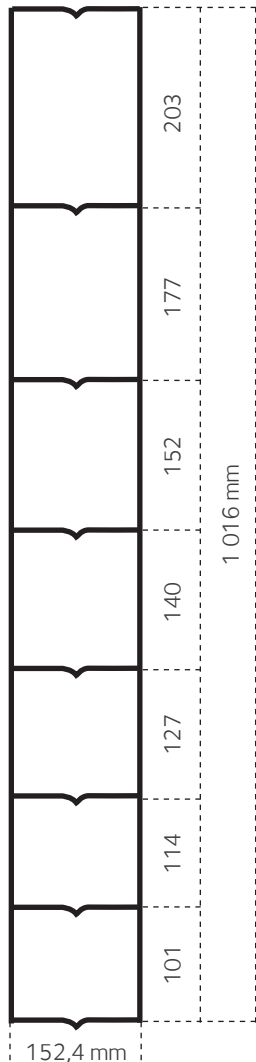

Prairie[®]Medium

100-8-15 Euro

General information

| Type | Length (m) | Height (mm) |
|-----------------|------------|-------------|
| 100-8-15 | 50 | 1016 |

| Diameters | Weight (kg) | Rolls/pallet |
|-----------------------|-------------|--------------|
| 2,40/1,90/1,90 | 20 | 16 |

Product and packaging dimensions

Application

> **Agriculture**

Coating

Mesh

- > Top and bottom wires Ø 2,40 mm
- > Horizontal wires Ø 1,90 mm
- > Vertical wires Ø 1,90 mm

Line wire resistance

> **700 - 900 N/mm²**

Stay wire resistance

> **400 - 600 N/mm²**

European standards

- > **EN 10116-2** (steel grade)
- > **EN 10223-5** (steel wire field fencing)
- > **EN 10218-2** (wire dimensions and tolerances)
- > **EN 10244-2** (zinc or zinc alloy coating)