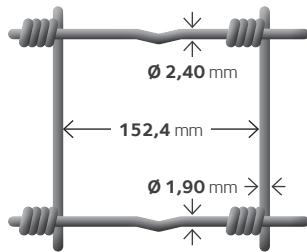

Prairie[®]Medium

100-8-15 Euro

General information

| Type | Length (m) | Height (mm) |
|-----------------|------------|-------------|
| 100-8-15 | 50 | 1016 |

| Diameters | Weight (kg) | Rolls/pallet |
|-----------------------|-------------|--------------|
| 2,40/1,90/1,90 | 20 | 16 |

Product and packaging dimensions

Application

> **Agriculture**

Coating

Mesh

- > Top and bottom wires Ø 2,40 mm
- > Horizontal wires Ø 1,90 mm
- > Vertical wires Ø 1,90 mm

Line wire resistance

> **700 - 900 N/mm²**

Stay wire resistance

> **400 - 600 N/mm²**

European standards

- > **EN 10116-2** (steel grade)
- > **EN 10223-5** (steel wire field fencing)
- > **EN 10218-2** (wire dimensions and tolerances)
- > **EN 10244-2** (zinc or zinc alloy coating)