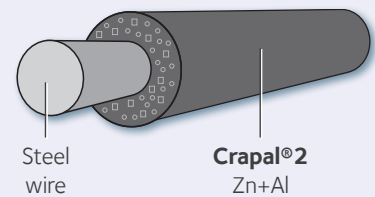

Product and packaging dimensions

Application

> **Agriculture**

Coating

Mesh

- > Top and bottom wires Ø 2,40 mm
- > Horizontal wires Ø 1,90 mm
- > Vertical wires Ø 1,90 mm

Line wire resistance

> **700 - 900 N/mm²**

Stay wire resistance

> **400 - 600 N/mm²**

European standards

- > **EN 10116-2** (steel grade)
- > **EN 10223-5** (steel wire field fencing)
- > **EN 10218-2** (wire dimensions and tolerances)
- > **EN 10244-2** (zinc or zinc alloy coating)