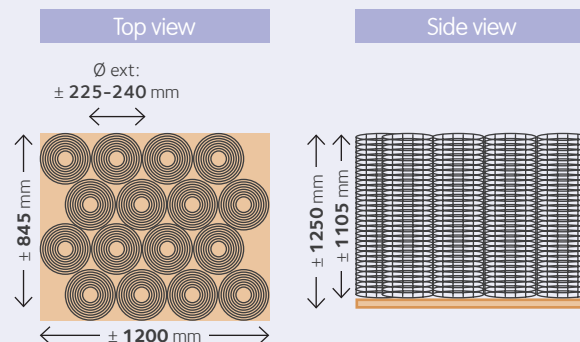

Prairie[®]Medium

100-8-15 Euro

General information

| Type | Length (m) | Height (mm) |
|-----------------|------------|-------------|
| 100-8-15 | 50 | 1016 |

| Diameters | Weight (kg) | Rolls/pallet |
|-----------------------|-------------|--------------|
| 2,40/1,90/1,90 | 20 | 16 |

Product and packaging dimensions

Application

> **Agriculture**

Coating

Mesh

- > Top and bottom wires Ø 2,40 mm
- > Horizontal wires Ø 1,90 mm
- > Vertical wires Ø 1,90 mm

Line wire resistance

> **700 - 900 N/mm²**

Stay wire resistance

> **400 - 600 N/mm²**

European standards

- > **EN 10116-2** (steel grade)
- > **EN 10223-5** (steel wire field fencing)
- > **EN 10218-2** (wire dimensions and tolerances)
- > **EN 10244-2** (zinc or zinc alloy coating)