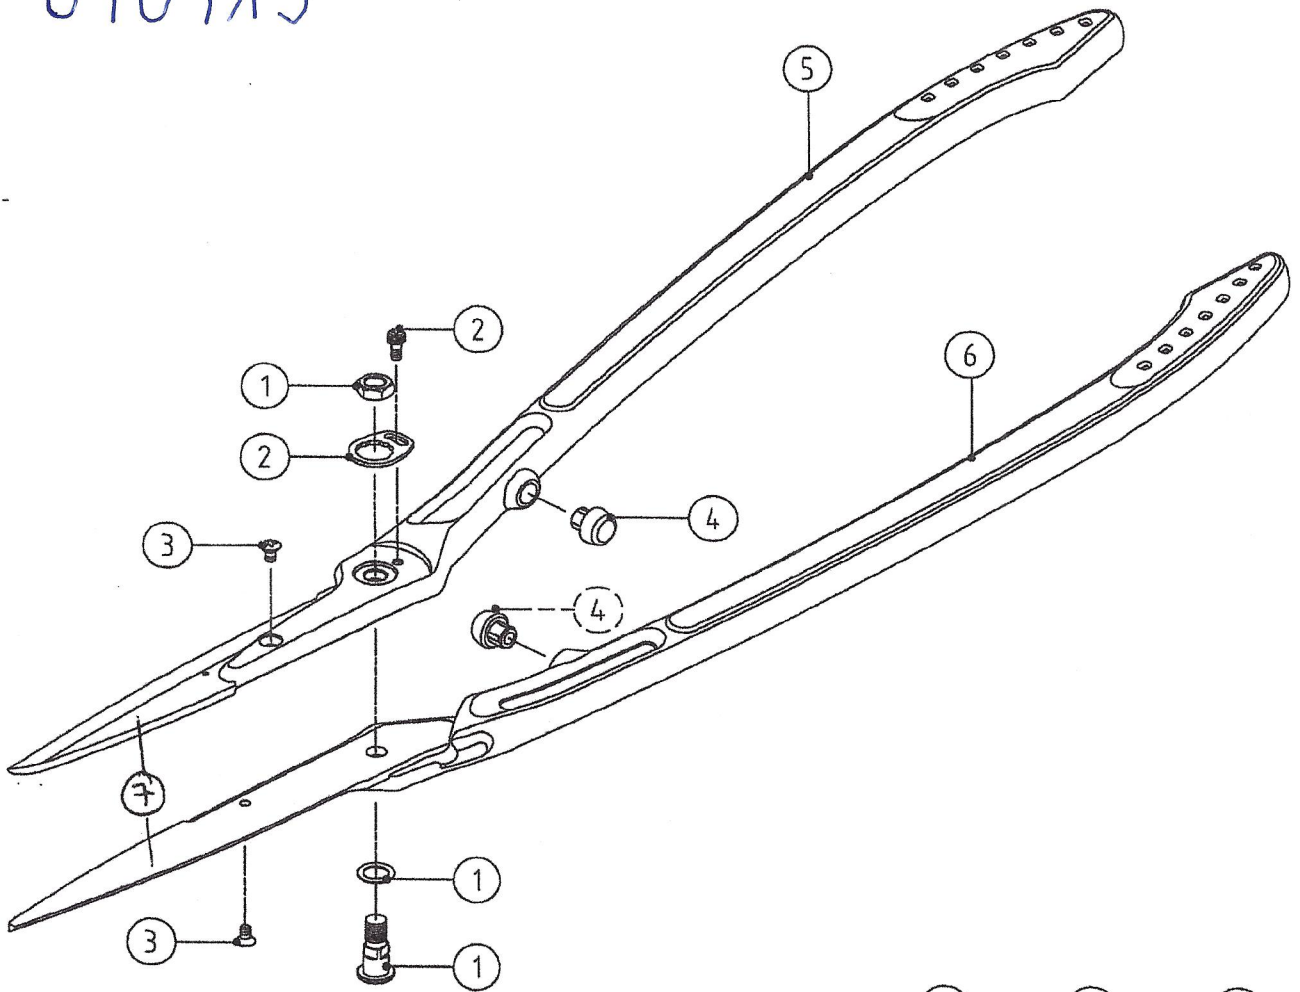

《 HEDGE SHEARS 》

KR-1000

NO.1

640415

SP=1200-

- ① SP-437 Bolt, Nut & Washer for KR-1000
- ② SP-442 Screw Retainer Set for KR-1000
- ③ SP-438 Blade Fixing Screw for KR-1000 (2pcs)
- ④ SP-439 Rubber Cushion for KR-1000 (1pc)
- ⑤ SP-440 Right Grip for KR-1000
- ⑥ SP-441 Left Grip for KR-1000
- ⑦ 1306-10 Ersatz Klinge

640297

640418
640417

640416