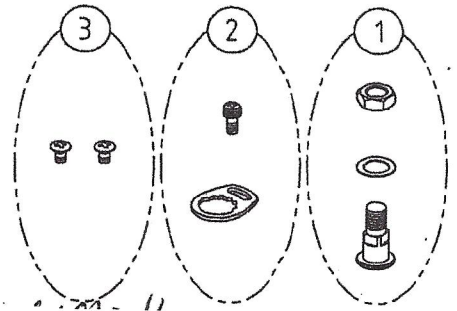

《 HEDGE SHEARS 》

KR-1000

NO.1

640415

SP=1200-

- ① SP-437 Bolt, Nut & Washer for KR-1000
- ② SP-442 Screw Retainer Set for KR-1000
- ③ SP-438 Blade Fixing Screw for KR-1000 (2pcs)
- ④ SP-439 Rubber Cushion for KR-1000 (1pc)
- ⑤ SP-440 Right Grip for KR-1000
- ⑥ SP-441 Left Grip for KR-1000
- ⑦ 1306-10 Ersatz Klinge