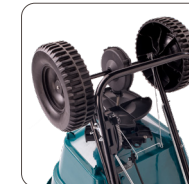

Retractable back stand and folding handlebar for easy storage