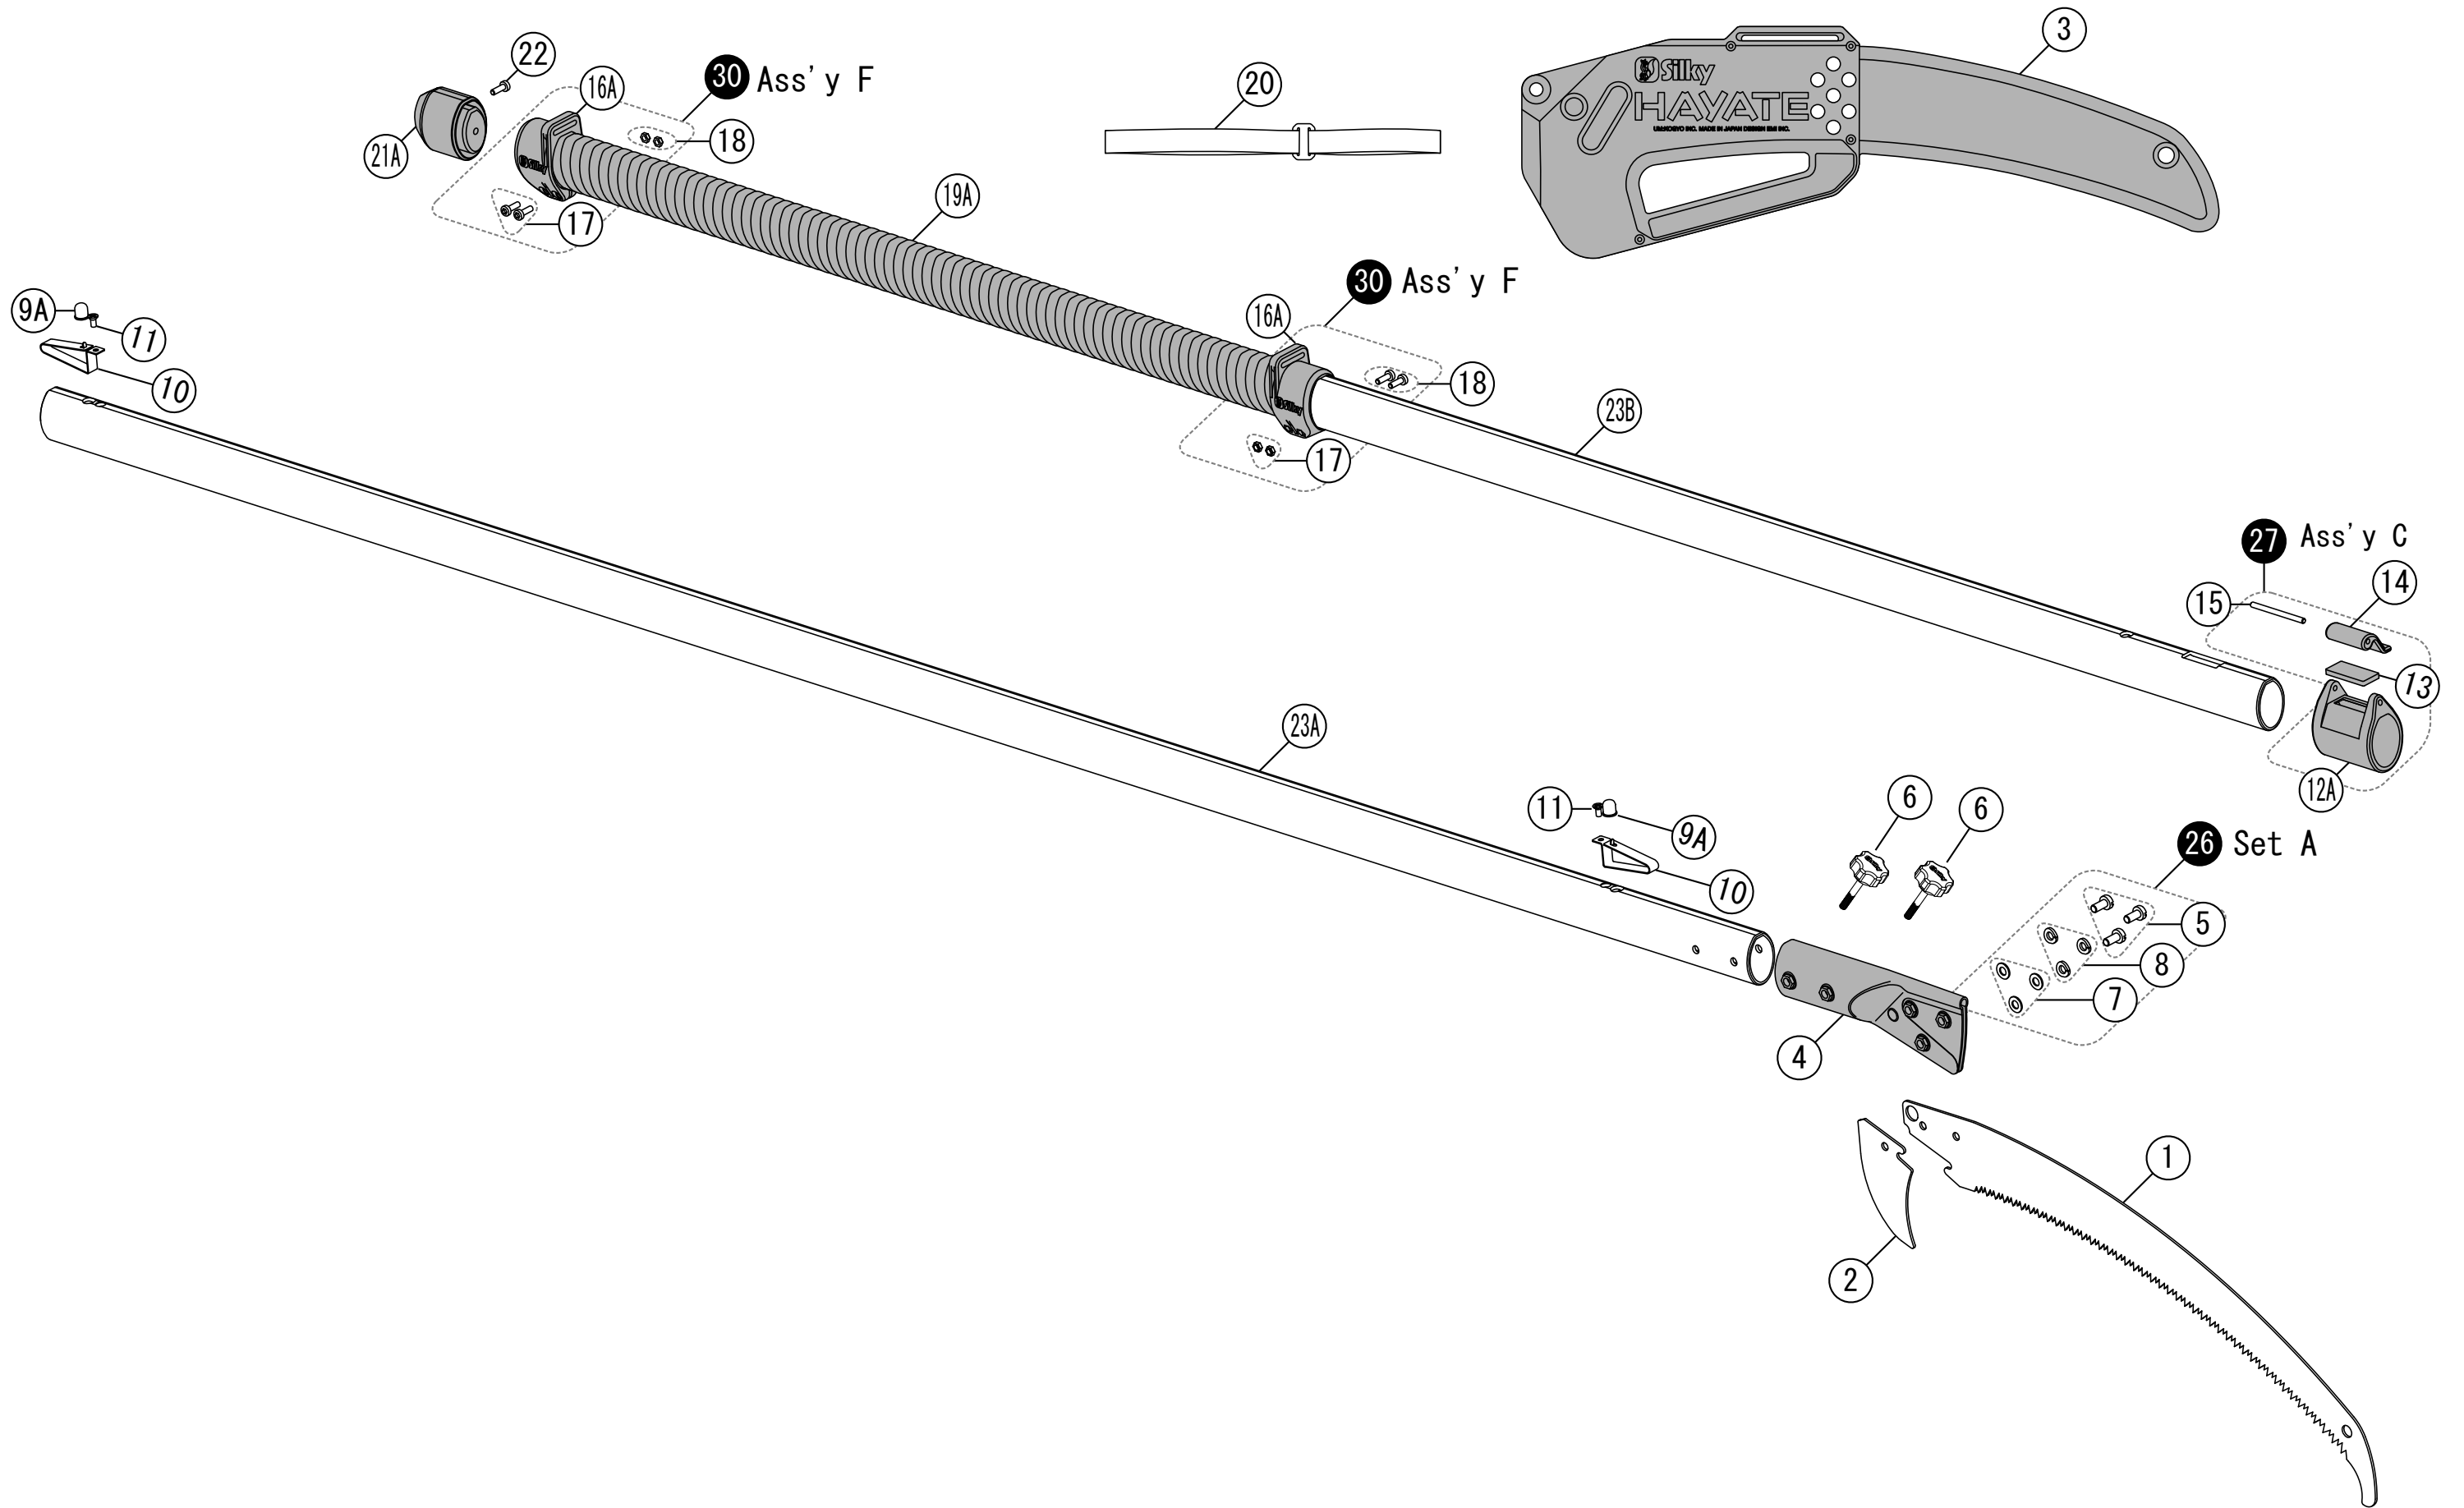

A. HAYATE 3800 - 6.5 2-PARTS

PARTNR.	ARTICLE NUMBER	PART NAME	QTY
1	KSI037342	blade Hayate 420-6.5	1
2	KSI037542	sickle Hayate	1
3	KZSI3700401	cover Hayate	1
4	KZSI3700091	yellow pipe	1
6	KZSI3700441	bolt yellow pipe (2 required)	2
5-7-8		see boltset 26	1
9A	KZSI1770496	push button middle	2
10	KZSI3700478	spring push button	2
11	KZSI3700477	spring fixing bolt	2
12A	KZSI3700461	cramp housing (S)	1
13	KZSI3700472	spacer	1
14	KZSI3700471	lever	1
15	KZSI3700470	rod pin	1
16A	KZSI3700467	bracket (S) 3800	2
17	KZSI3700435	bracket bolt	2
18	KZSI3700436	bracket nut	2
19A	KZSI3700421	rubber grip tape 3800	1
20	KZSI3700420	strap	1
21A	KZSI3700464	rubber sole 3800	1
22	KZSI3700437	bolt rubber sole	1
23A	KZSI3700031	upper pole 3800	1
23B	KZSI3700032	lower pole 3800	1
26	KZSI3703951	boltset blade assembling (set A)	1
27	KZSI3703953	cramp housing (S) (assy C)	1
30	KZSI3703956	bracket (S) 3800 (assy F)	2