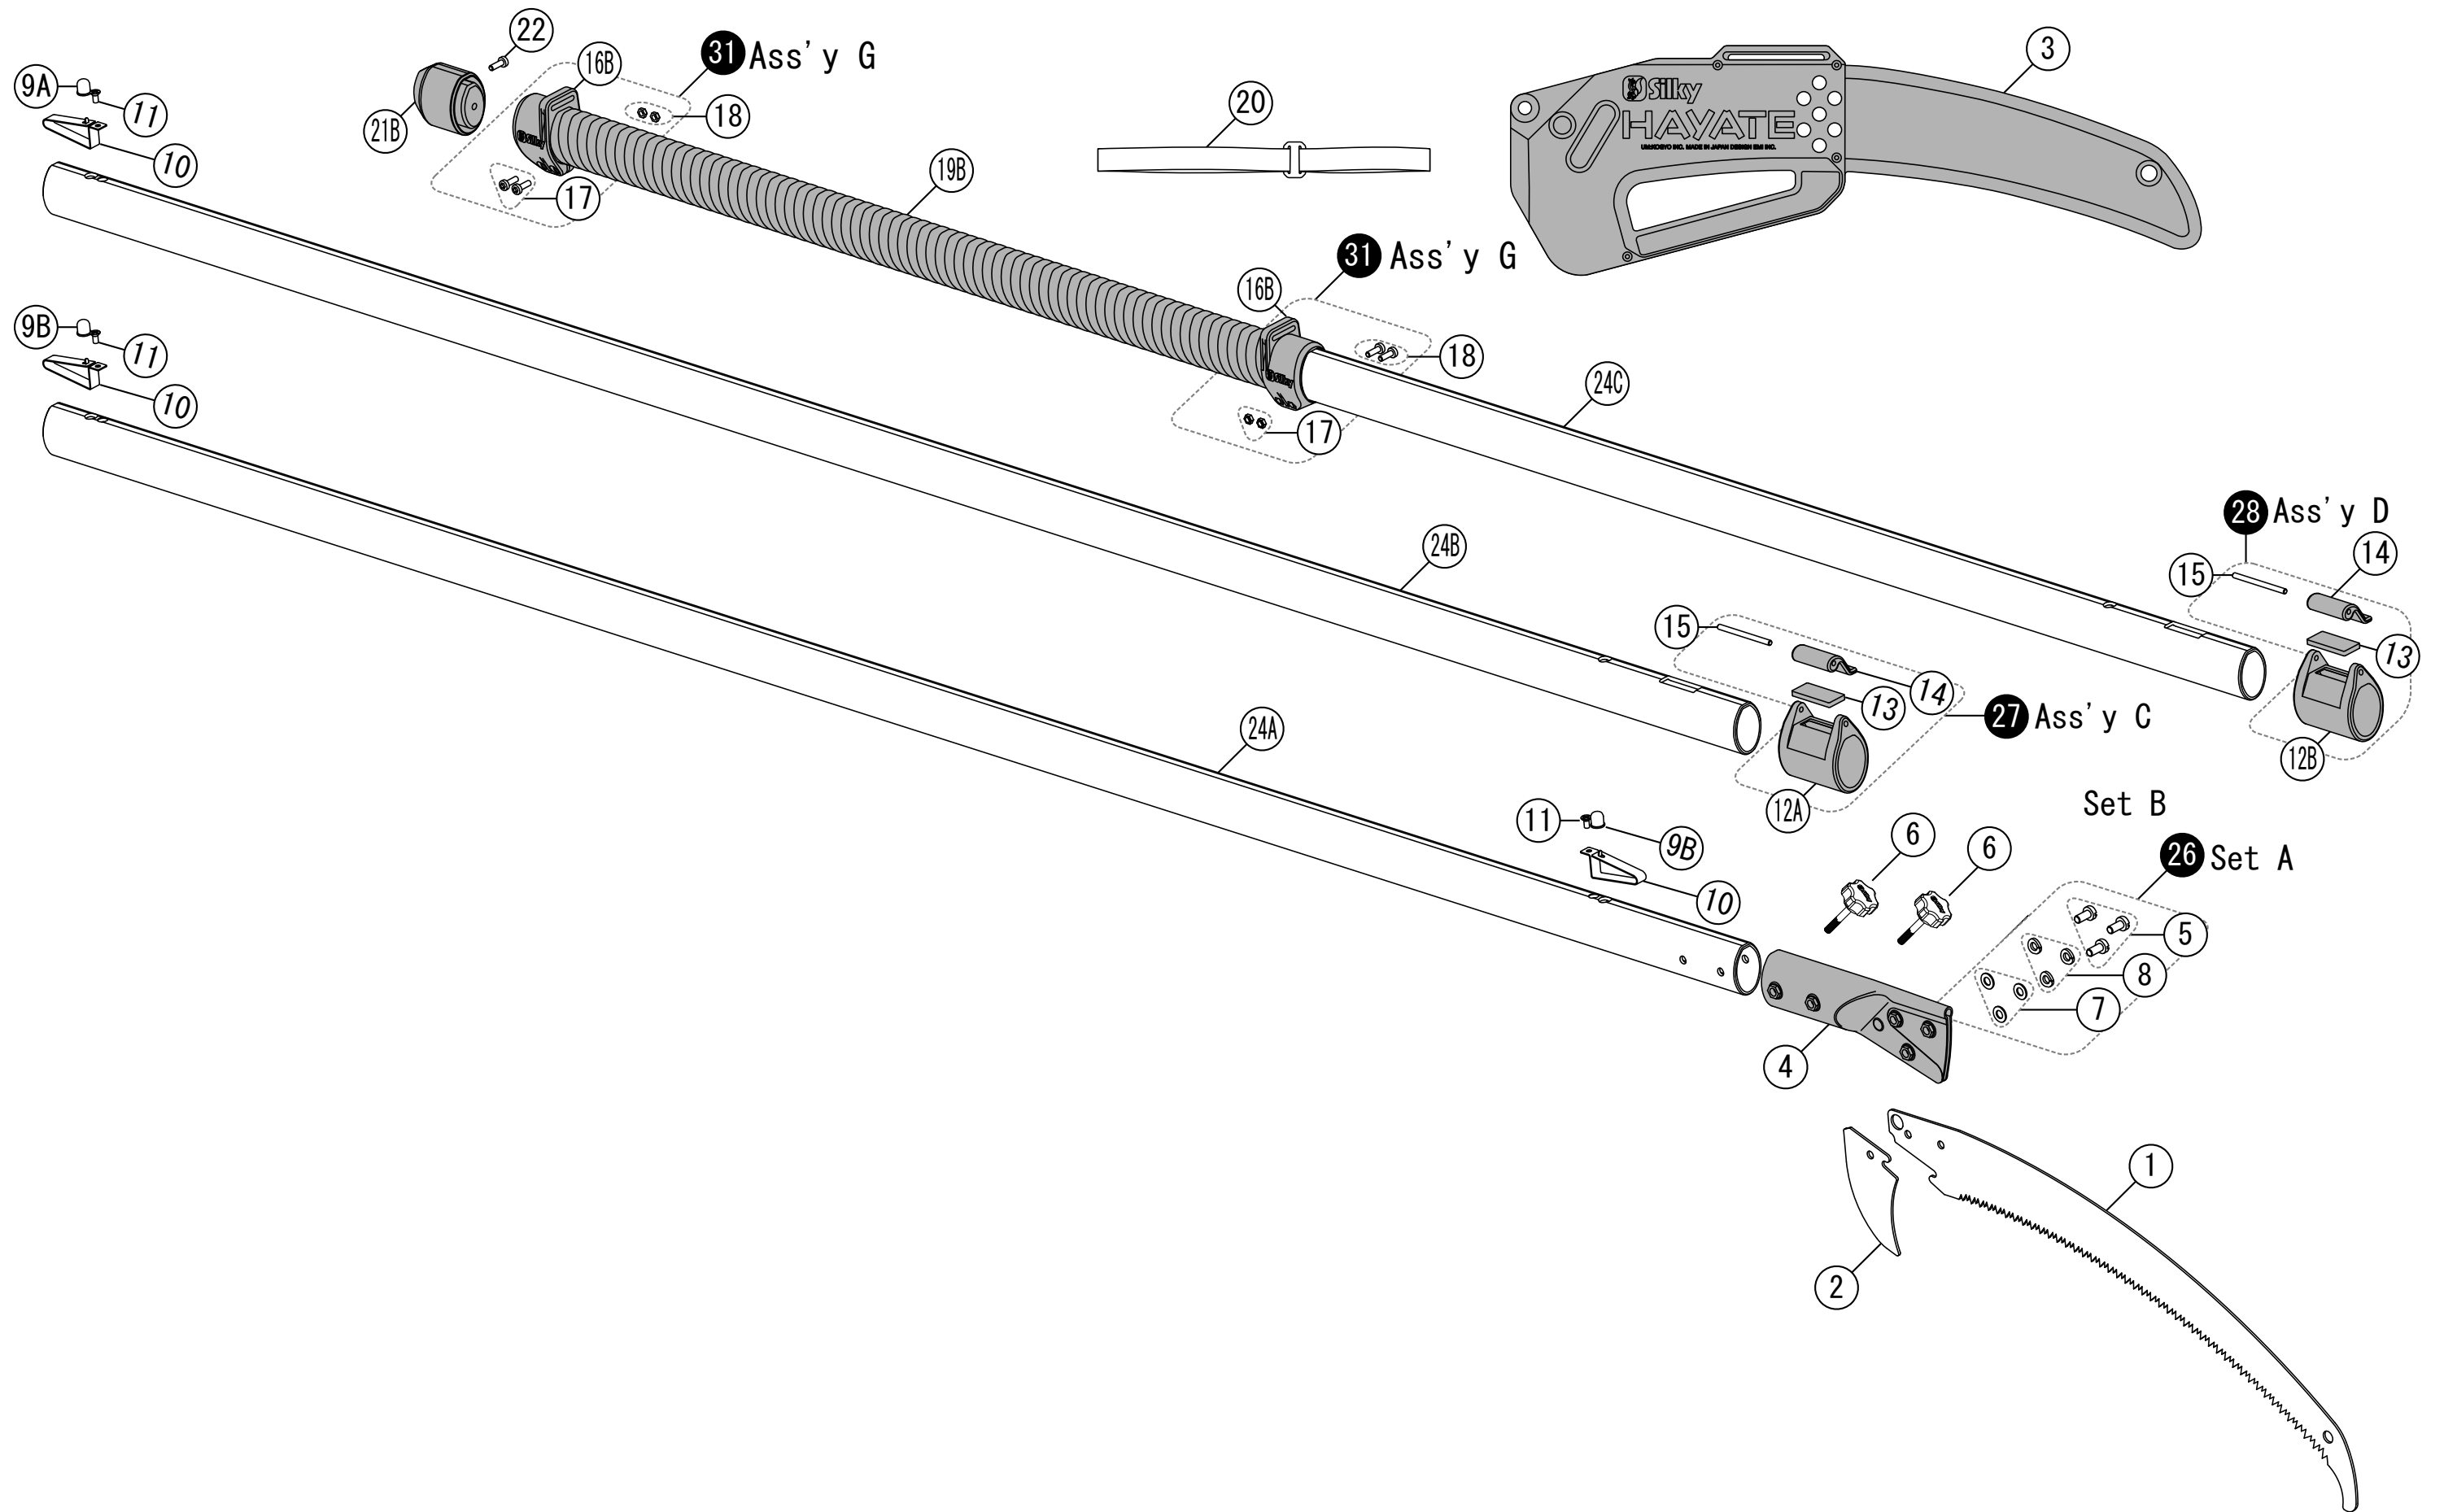

B. HAYATE 5000 - 6.5 3-PARTS

PARTNR.	ARTICLE NUMBER	PART NAME	QTY
1	KSI037342	blade Hayate 420-6.5	1
2	KSI037542	sickle Hayate	1
3	KZSI3700401	cover Hayate	1
4	KZSI3700091	yellow pipe	1
6	KZSI3700441	bolt yellow pipe (2 required)	2
5-7-8		see boltset 26	1
9A	KZSI1770496	push button middle	1
9B	KZSI1770497	push button large	2
10	KZSI3700478	spring push button	3
11	KZSI3700477	spring fixing bolt	3
12A	KZSI3700461	cramp housing (S)	1
12B	KZSI3700462	cramp housing (M)	1
13	KZSI3700472	spacer	2
14	KZSI3700471	lever	2
15	KZSI3700470	rod pin	2
16B	KZSI3700468	bracket (M) 5000	2
17	KZSI3700435	bracket bolt	2
18	KZSI3700436	bracket nut	2
19B	KZSI3700422	rubber grip tape 5000/6100	1
20	KZSI3700420	strap	1
21B	KZSI3700465	rubber sole 5000	1
22	KZSI3700437	bolt rubber sole	1
24A	KZSI3700033	upper pole 5000	1
24B	KZSI3700034	middle pole 5000	1
24C	KZSI3700035	lower pole 5000	1
26	KZSI3703951	boltset blade assembling (set A)	1
27	KZSI3703953	cramp housing (S) (assy C)	1
28	KZSI3703954	cramp housing (M) (assy D)	1
31	KZSI3703957	bracket (M) 5000 (assy G)	2