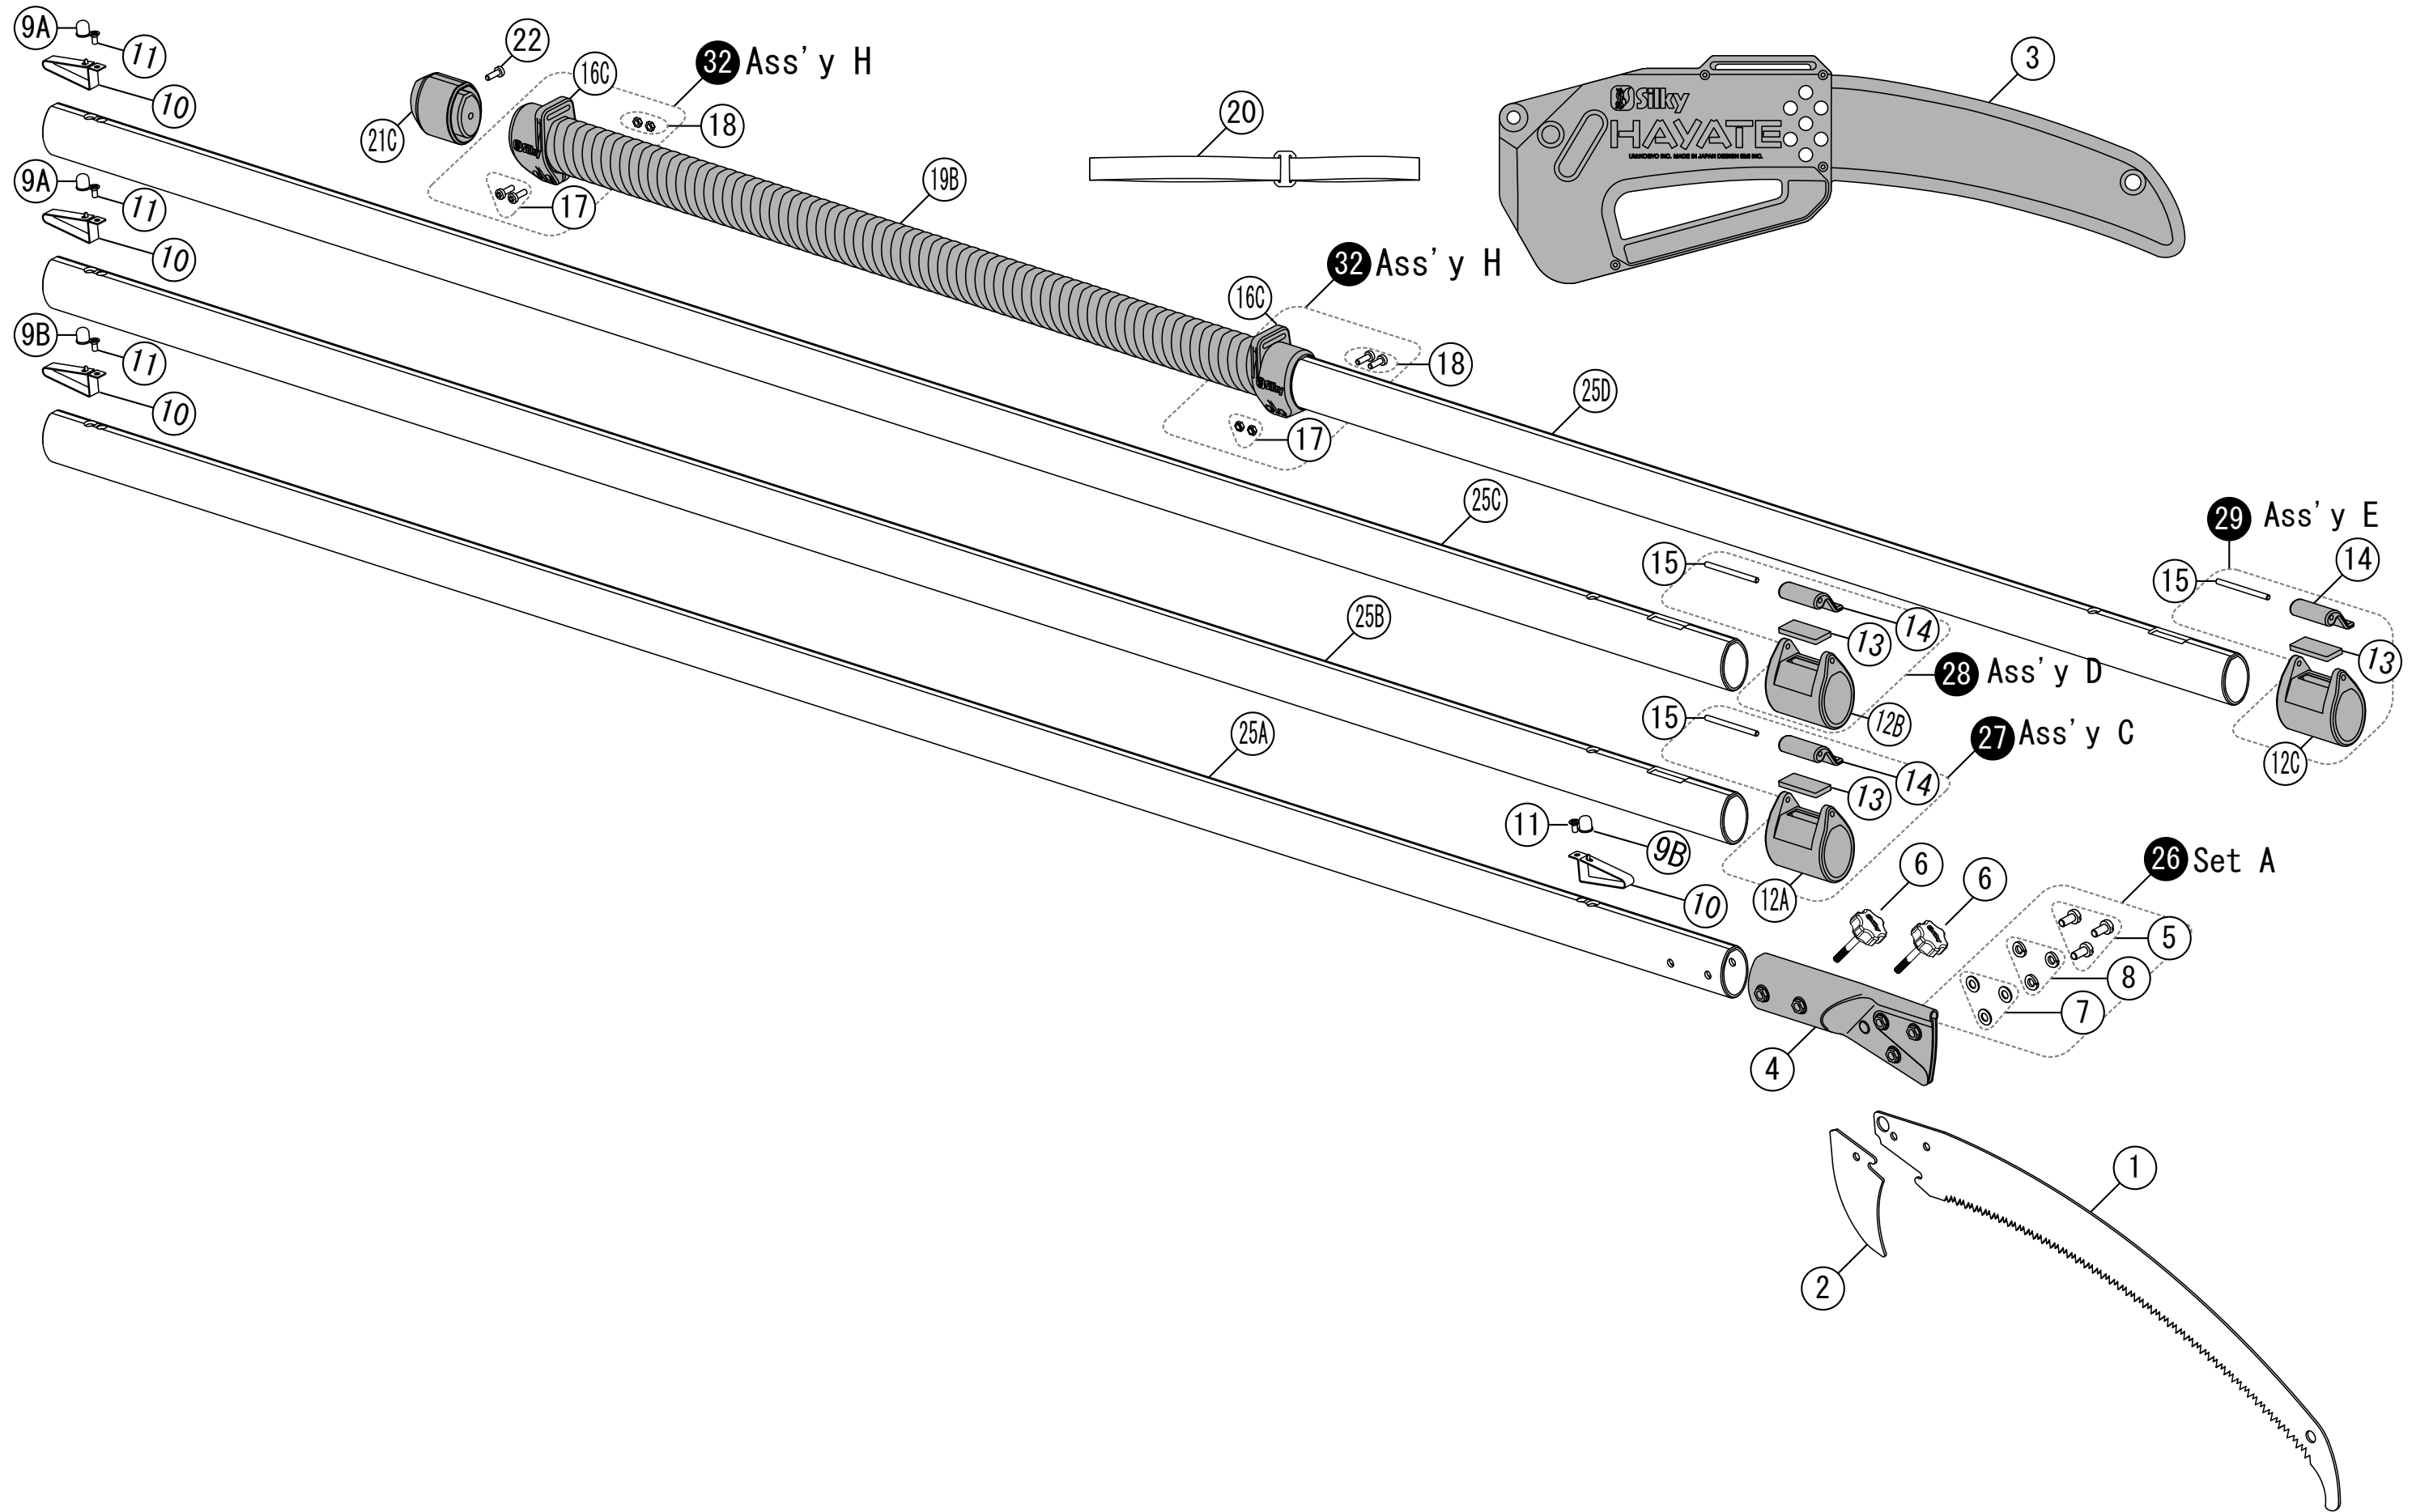

B. HAYATE 5000 - 6.5 3-PARTS

PARTNR.	ARTICLE NUMBER	PART NAME	QTY
1	KSI037342	blade Hayate 420-6.5	1
2	KSI037542	sickle Hayate	1
3	KZSI3700401	cover Hayate	1
4	KZSI3700091	yellow pipe	1
6	KZSI3700441	bolt yellow pipe (2 required)	2
5-7-8		see boltset 26	1
9A	KZSI1770496	push button middle	1
9B	KZSI1770497	push button large	2
10	KZSI3700478	spring push button	3
11	KZSI3700477	spring fixing bolt	3
12A	KZSI3700461	cramp housing (S)	1
12B	KZSI3700462	cramp housing (M)	1
13	KZSI3700472	spacer	2
14	KZSI3700471	lever	2
15	KZSI3700470	rod pin	2
16B	KZSI3700468	bracket (M) 5000	2
17	KZSI3700435	bracket bolt	2
18	KZSI3700436	bracket nut	2
19B	KZSI3700422	rubber grip tape 5000/6100	1
20	KZSI3700420	strap	1
21B	KZSI3700465	rubber sole 5000	1
22	KZSI3700437	bolt rubber sole	1
24A	KZSI3700033	upper pole 5000	1
24B	KZSI3700034	middle pole 5000	1
24C	KZSI3700035	lower pole 5000	1
26	KZSI3703951	boltset blade assembling (set A)	1
27	KZSI3703953	cramp housing (S) (assy C)	1
28	KZSI3703954	cramp housing (M) (assy D)	1
31	KZSI3703957	bracket (M) 5000 (assy G)	2